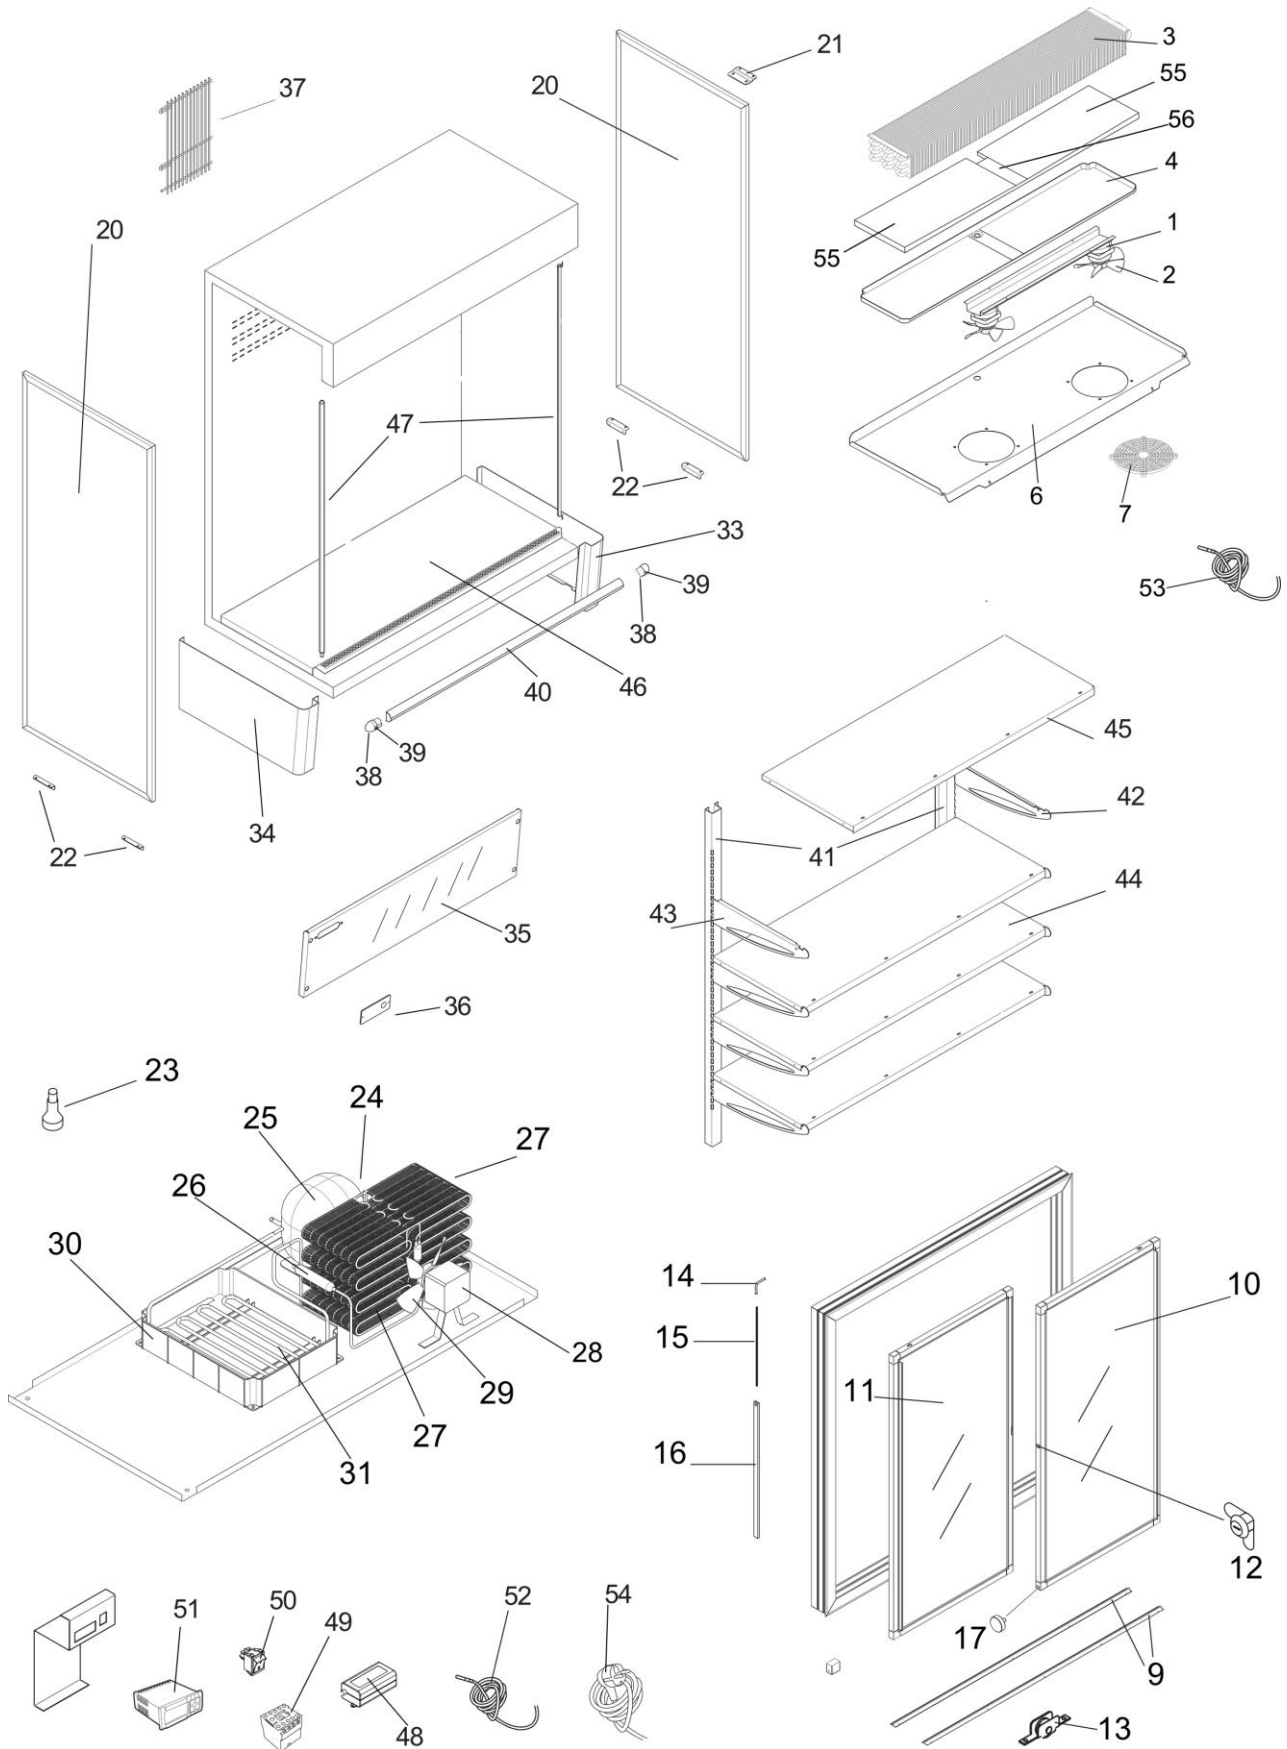

SUPERJOLLY 10 GLASS R507 (COD. E6163R0000)

Upright display cooler with 2 sliding doors

Spare parts drawing

Updated on
24/11/2016

SUPERJOLLY 10 GLASS R507 (COD. E6163R0000)

Upright display cooler with 2 sliding doors