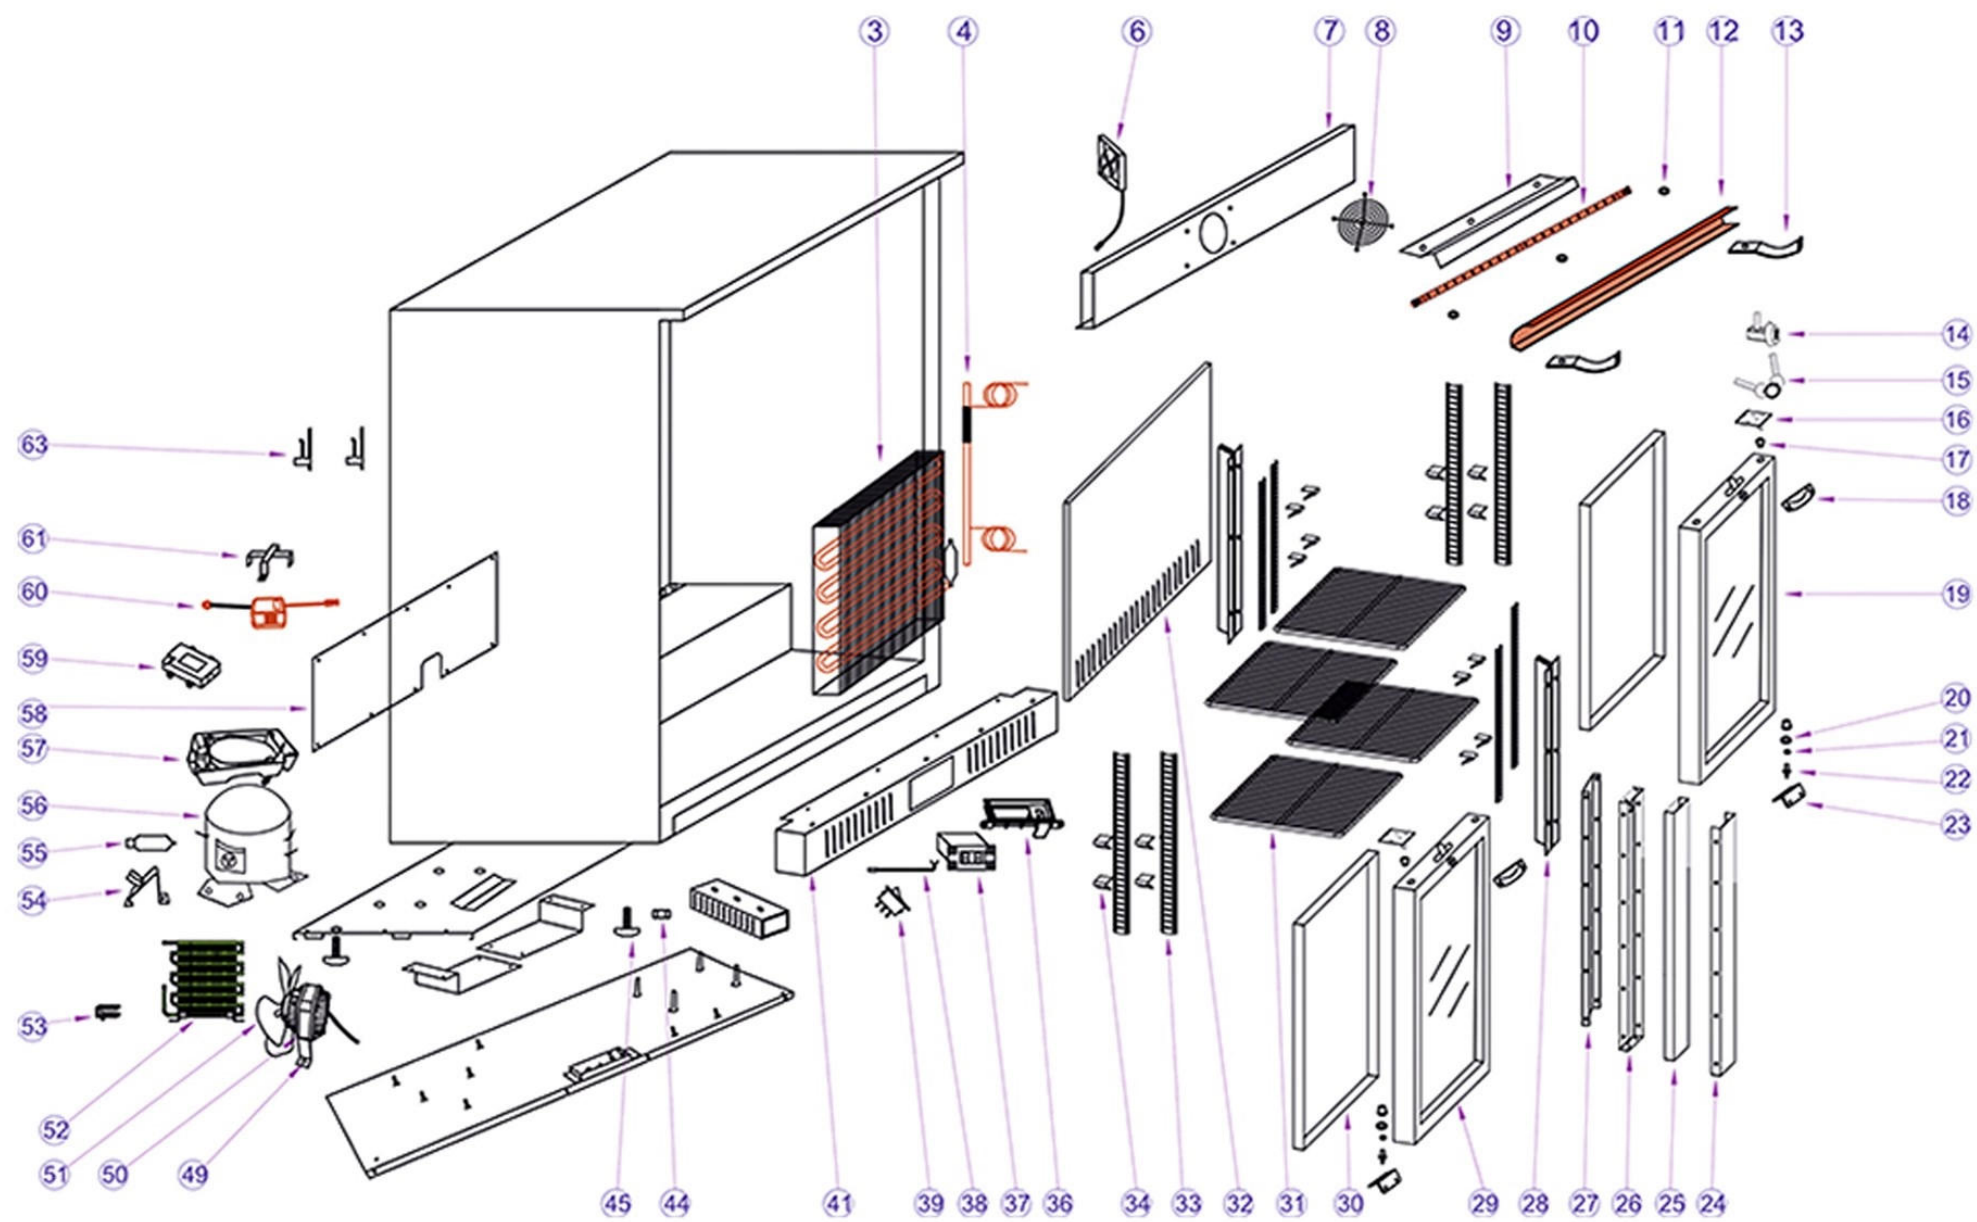

Ersatzteilliste-Explosionszeichnung

Rückbuffet-Unterbauschrank RBS 900-87-D

[Art. 4358702000]

15864 / DB200H

Position	ItemNo	Description
03	14289	Evaporator
04	14527	Heat Exchanger
06	13411	Evaporator Fan
07	13434	Evaporator Fan Cover
08	13561	Finger Guard
09	13727	LED Wire Cover
10	15593	LED Light 540 mm
11	10107	Silicone Pad
12	15413	Lamp Cover
13	15356	End Piece For Lamp Cover
14	10684	Lock
15	10673	Key
16	12956	Top Hinge
17	11960	Door Bushing
18	12682	Handle
19	12336	Glass Door Right
20	13024	Washer For Bottom Hinge
21	10063	Nylon Washer
22	12858	Hinge Axis
23	12748	Bottom Hinge
24	10457	Middle Post Cover
25	11182	Middle Post Foam
26	11184	Middle Post Frame
27	11180	Middle Post
28	14961	Middle Shelf Bracket
29	12313	Glass Door Left
30	12609	Gasket
31	15145	Shelf, Side For Db300H
32	14399	Evaporator Cover
33	14994	Rail For Shelves
34	15084	Shelf Clip
36	13951	Thermostat Box
37	14062	Thermostat XR02CX Blue
	38636	Thermostat Blue
	42057	Thermostat DT-01
38	13873	NTC Probe
	42060	NTC Probe for Thermostat DT-01
39	13748	Light Switch
41	10842	Bottom Panel
44	10059	Nut
45	14558	Adjustable Feet
49	13364	Condenser Fan Foot
50	13371	Condenser Fan Motor
51	13484	Fan Blade 200 mm For CA03
52	14139	Condenser
53	13726	Wire Clamp
54	10048	Dry Filter Bracket
55	15711	Filter Drier
56	11739	Compressor HXL170A R600A
57	11494	Drip Tray
58	10780	Back Plate
59	13652	Junction Box
60	13687	Power Supply
61	16847	Bracket For Power Supply
63	13728	Wire Holder