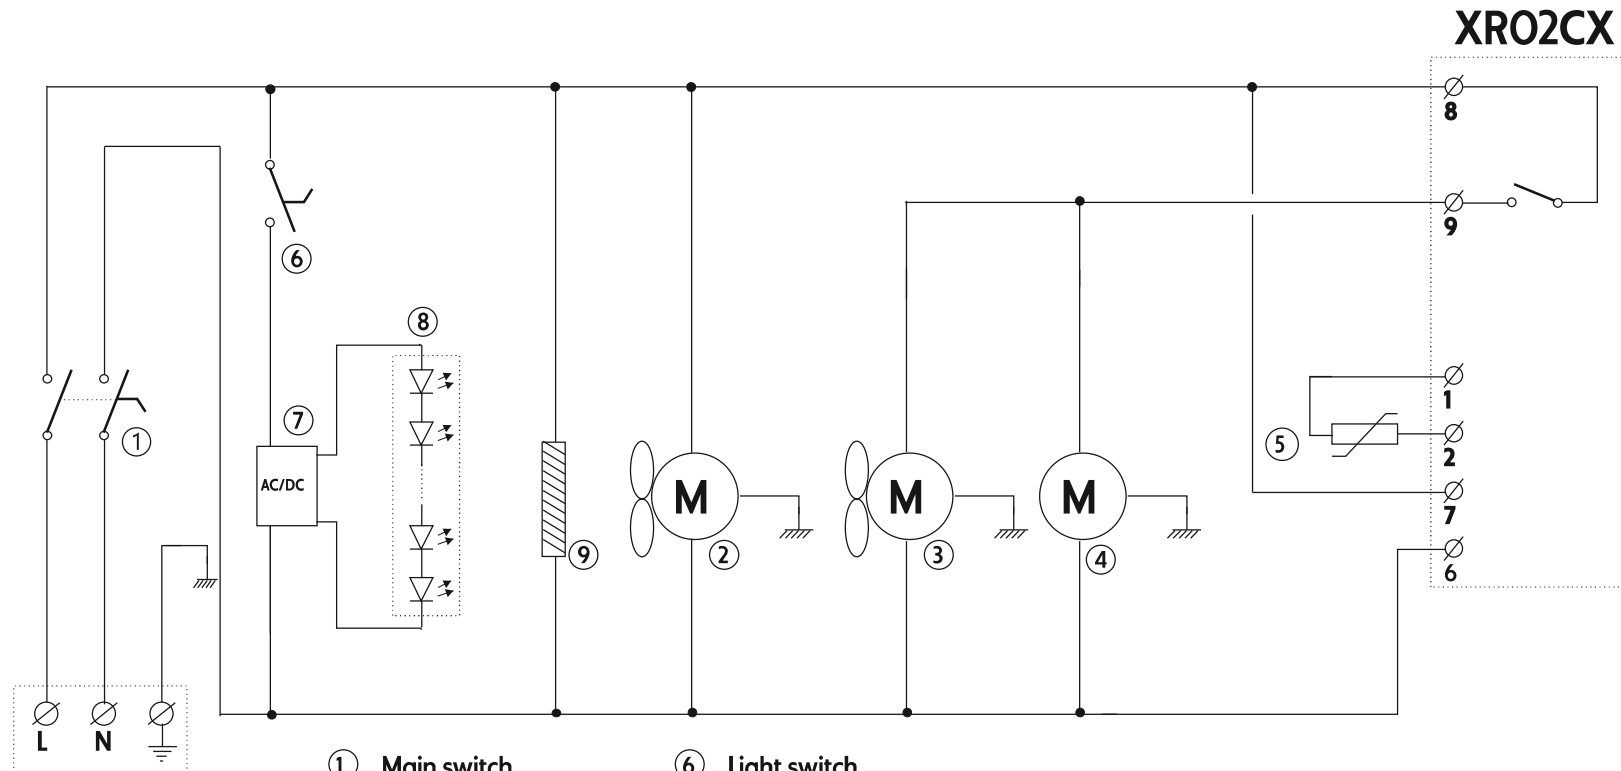

Schaltplan

COOL-LINE-Wandkühlregal IKR 90

[Art. 43585090]

NordCap®

COOL-LINE

- ① Main switch
- ② Evaporator fan
- ③ Condenser fan
- ④ Compressor
- ⑤ Cabinet probe
- ⑥ Light switch
- ⑦ LED Power supply
- ⑧ LED strip
- ⑨ Defrost water heater

SCHÉMA FROID