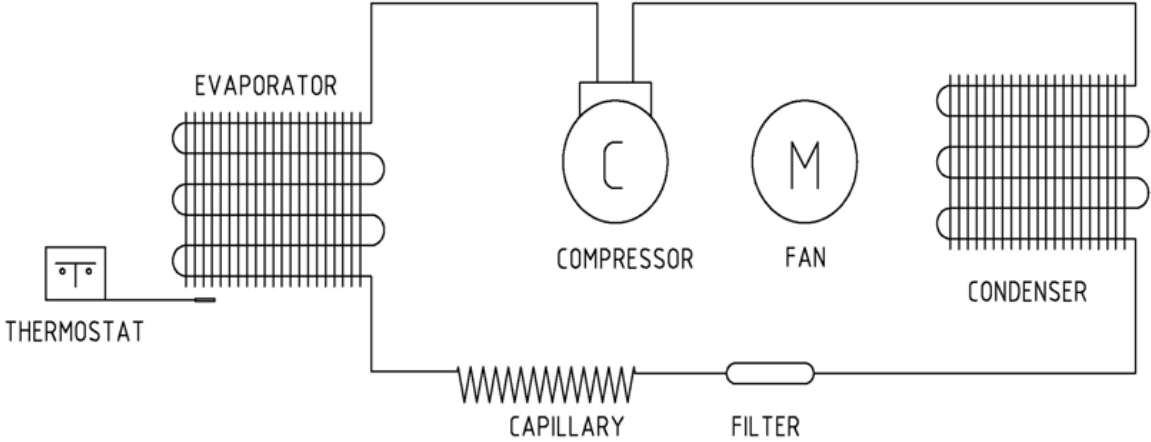

COLD SCHEME