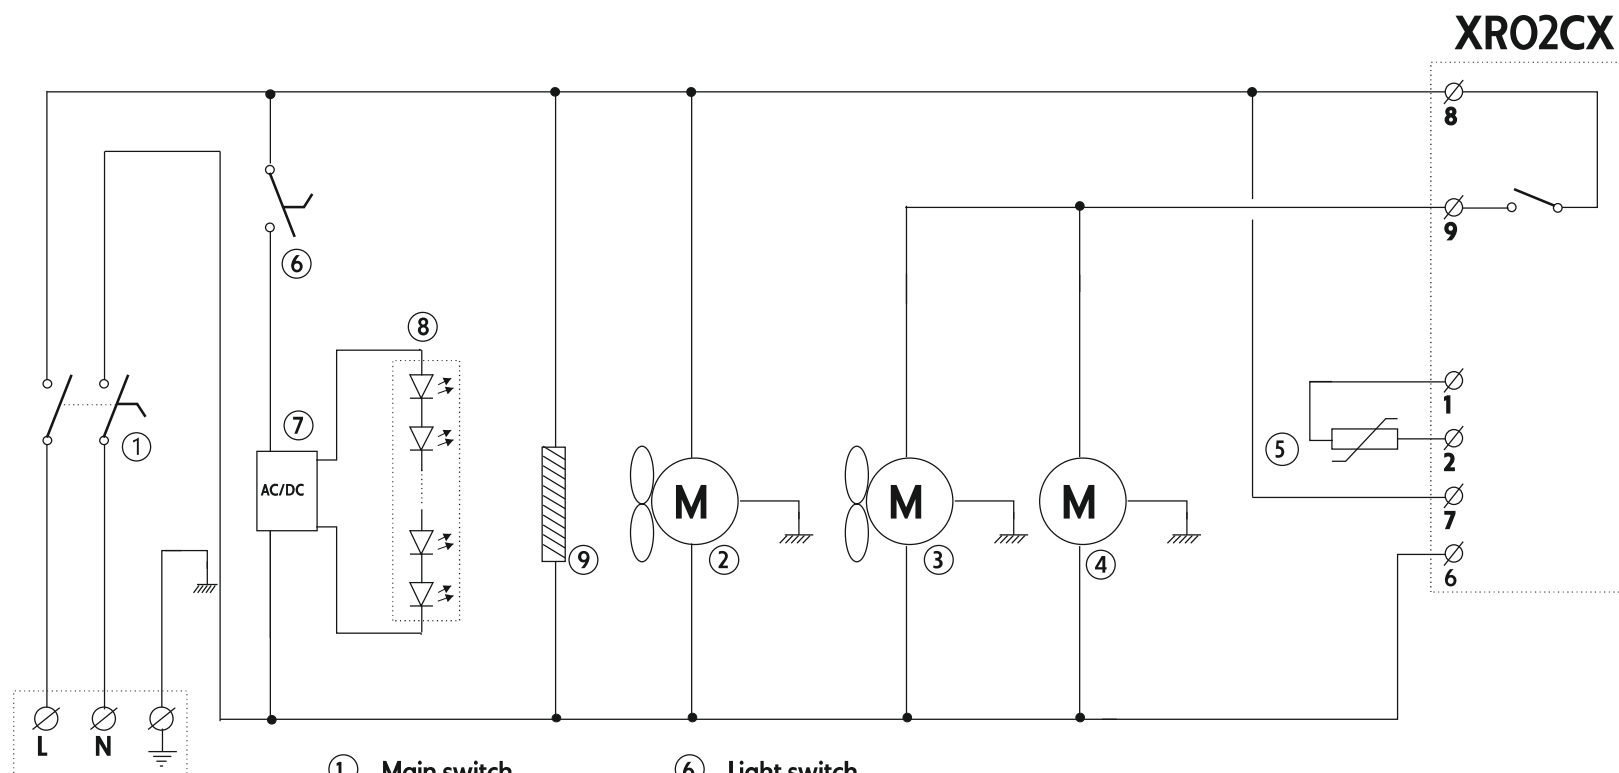

Schaltplan

COOL-LINE-Wandkühlregal IKR 60

[Art. 43585060]

NordCap®

COOL-LINE

- ① Main switch
- ② Evaporator fan
- ③ Condenser fan
- ④ Compressor
- ⑤ Cabinet probe
- ⑥ Light switch
- ⑦ LED Power supply
- ⑧ LED strip
- ⑨ Defrost water heater

SCHÉMA FROID