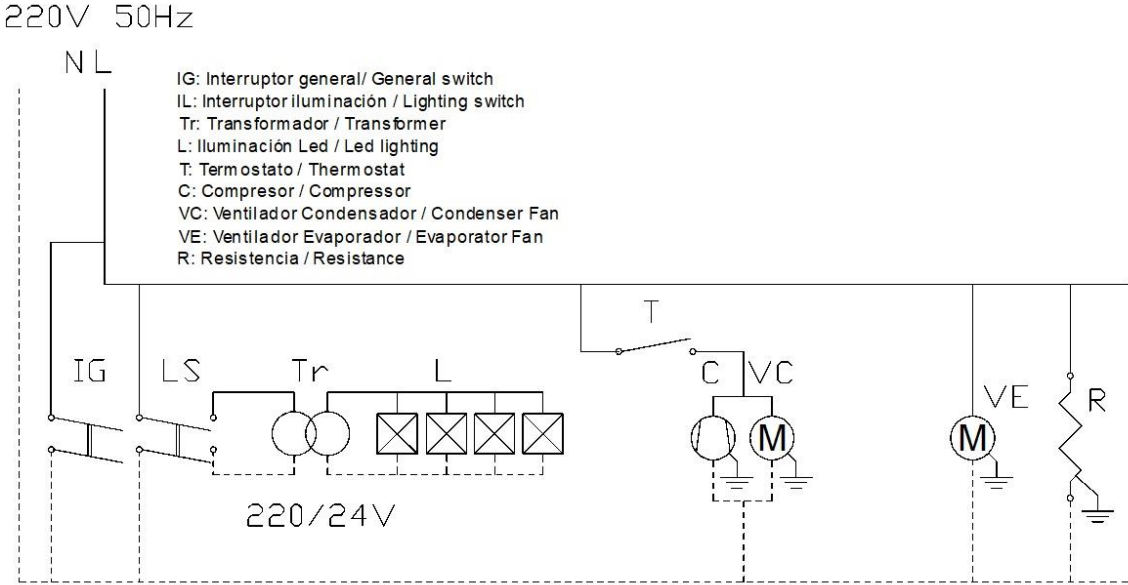

ELECTRIC SCHEME