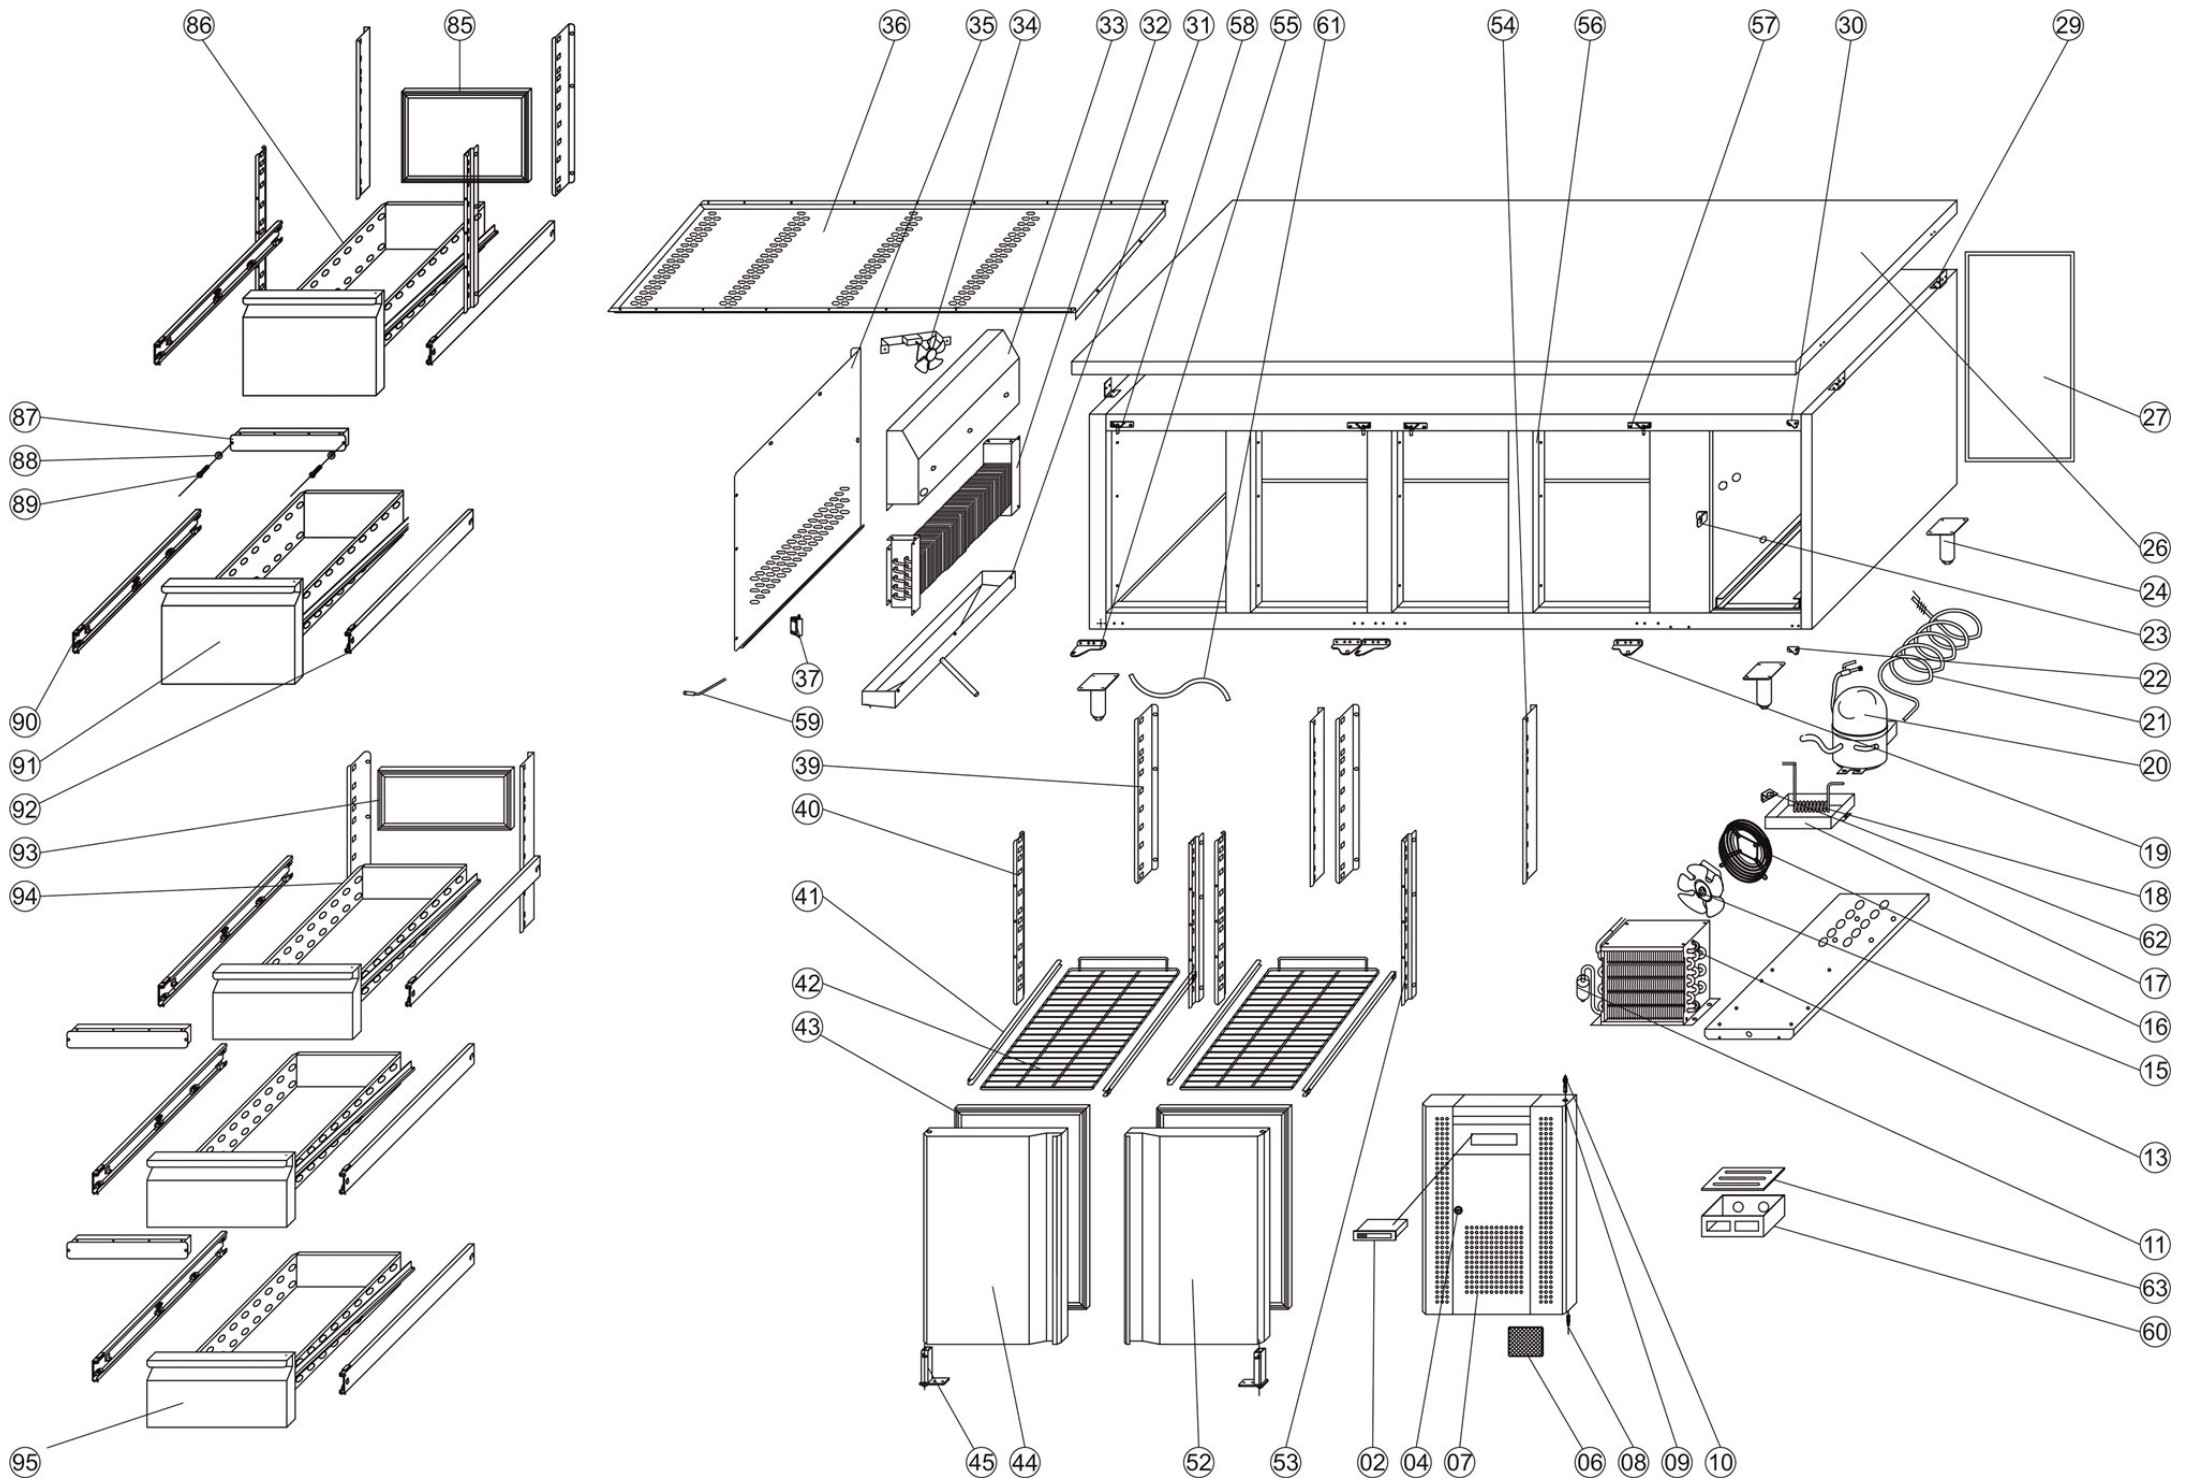

Ersatzteilliste-Explosionszeichnung

COOL-LINE-Kühltisch KTM 4 - 8Z GN 1/1

[Art. 435106380]

Position	ItemNo	Description	
02	31397	Thermostat XW20LRH	
04	10725	Lock With Keys	
06	10021	Filter 175x228	
07	32022	Front Panel 2020	
08	12824	Down Hinge Axis	
09	12780	Bushing	
10	12908	Nut For Upper Hinge	
11	15723	Filter Drier 20 G	
13	14181	Condenser From 2016	
15	13384	Condensor Fan BD01-01/170	
16	13309	Basket Guard Grills	
17	11569	Water Box	
18	14220	Evaporate Pipe	
19	12835	Down Hinge Right	
20	11728	Compressor HPKD190A R600	
21	14546	Suction Pipe	
22	12754	Bottom Hinge For Front Panel	
23	10705	Lock Hook	
24	14601	Leg 115-170 mm (4 Pcs)	
25	32450	LED Light	
26	11405	Top -Sp. Back 2016	
	11411	Top With Sp. Back 2016	
27	11335	Ventilation Grill Back	
28	12780	Bushing	
29	10911	Bracket For Topplate	
30	12967	Top Hinge Front Panel	
31	11536	Evaporator Water Pan	
32	14339	Evaporator 440x94x269 mm	
33	13459	Evaporator Fan Support	
34	13421	Evaporator Fan 2018	
35	14417	Evaporator Cover	
36	10381	Internal Air Counductor	
37	32023	Sensor Clip For CK-I	
39	12437	Back Rail Left	
40	12480	Front Rail Left	
41	12514	Guides (Set) 550x20x20	
42	15055	Shelf 335 x 530	
43	12622	Gasket 388 x 598 mm	
44	11886	Counter Glass Door Left	
	31398	Door Left 2020	
45	12937	Spring Hinge	
52	11887	Counter Glass Door Right	
	31399	Door Right 2020	
53	12482	Front Rail Right	
54	12439	Back Rail Right	
55	12829	Down Hinge Left	
56	10436	Door Post	
57	12989	Top Hinge Right 2016	
58	12976	Top Hinge Left 2016	

59	13896	Probe NTC Dixell/Carel 10 Kohm	
60	32024	Thermostat Box For CK-I	
61	32026	Drain Pipe For CK-I	
62	32027	Drain Pipe Clip For CK-I	
63	32025	Thermostat Box Cover For CK-I	
85	12617	Gasket 2 Drawer, CK	
86	12459	Drawer Body 220 mm	
87	12447	Bridge 70 mm	
88	10130	Washer M4 S/S	
89	10097	Screw M4 S/S	
90	12498	Guide Left	
91	12466	Front 2 Drawers, CK	
92	12504	Guide Right	
93	12621	Gasket 3 Drawer, CK	
94	12458	Drawer Body 145 mm	
95	12469	Front 3 Drawer, CK	