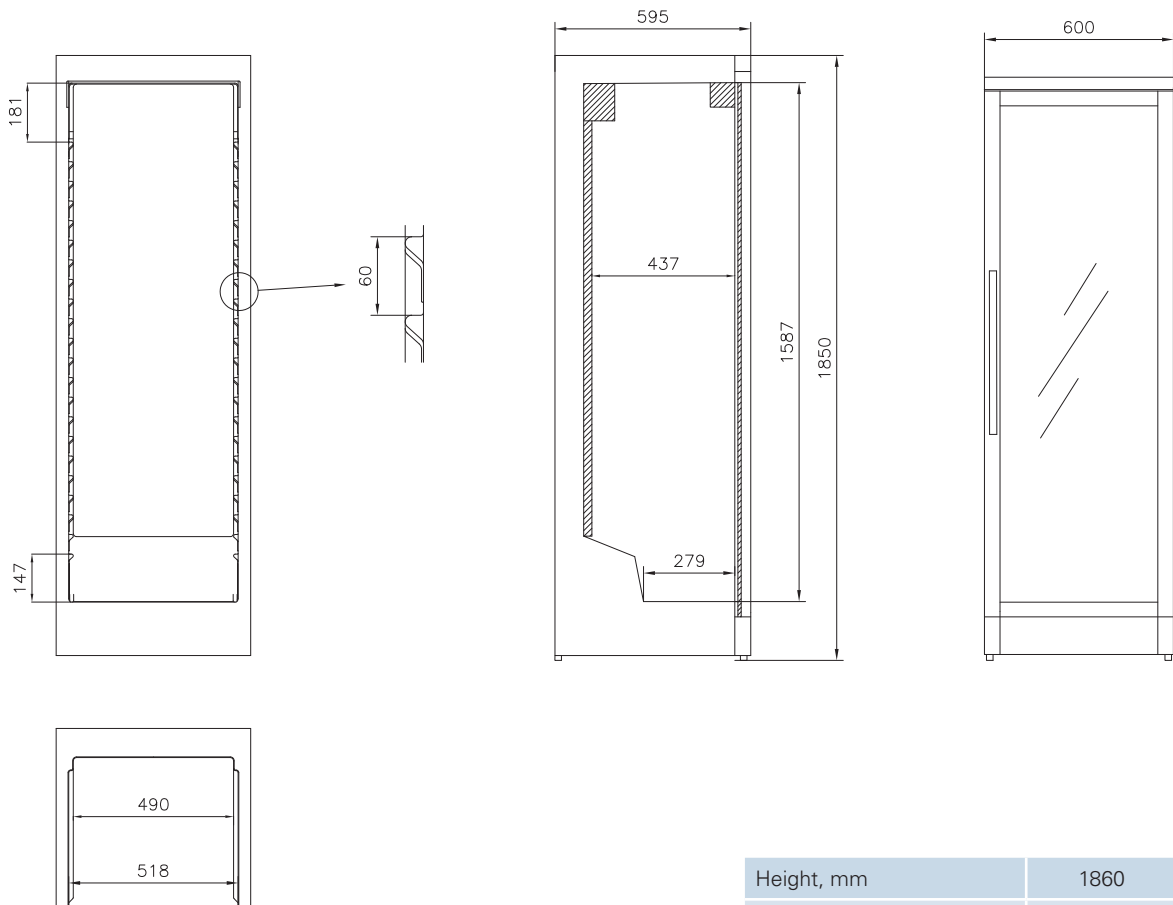

# M 180

## DISPLAY COOLER

All measurements in mm

Height, mm	1860
Width, mm	600
Depth, mm	595
Incl. handle, mm	640
Incl. open door, mm	1180