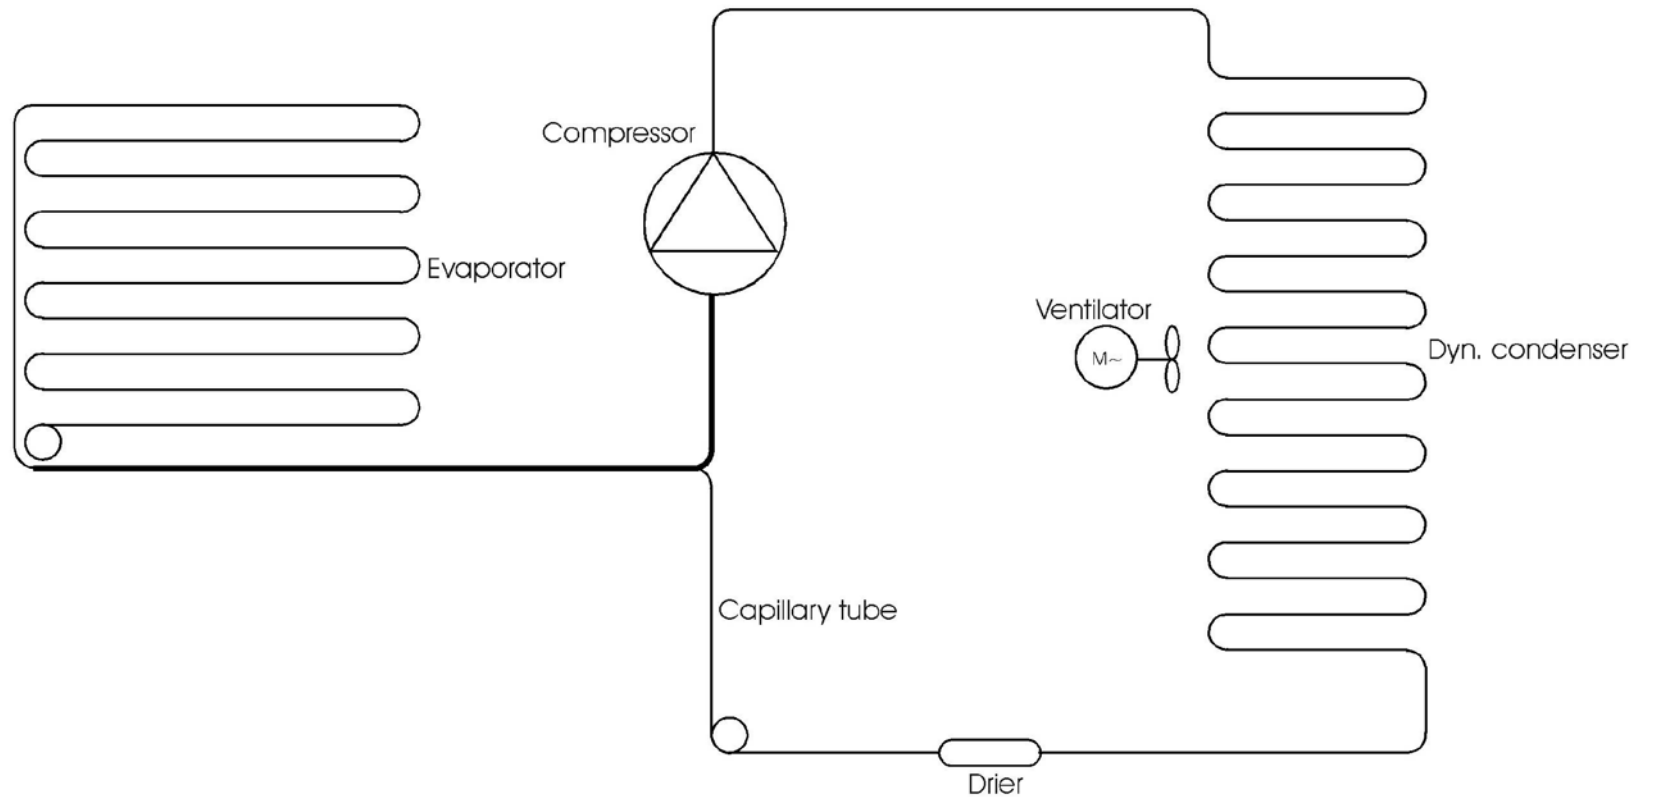

Schaltplan

COOL-LINE-Kühlaufsatz PA 13-200

[Art. 435132002]

- ① Main switch
- ③ Condenser fan
- ④ Compressor
- ⑤ Cabinet probe

Static cooling
Electrical system
302-101025

Static cooling
Refrigeration system
301-060928