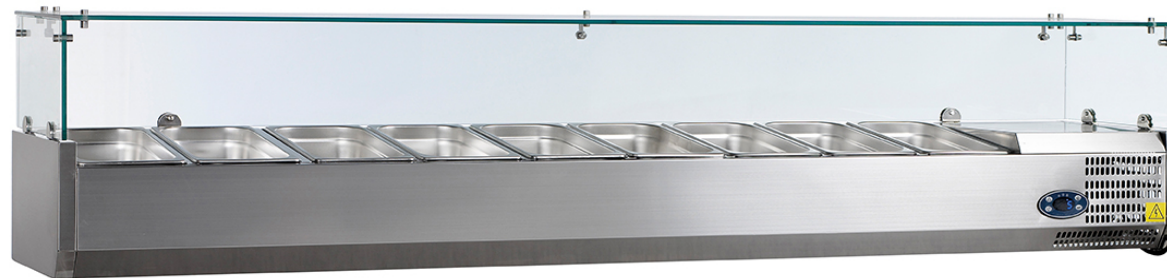

Schaltplan

COOL-LINE-Kühlaufsatz PA 13-200

[Art. 435132002]

- ① Main switch
- ③ Condenser fan
- ④ Compressor
- ⑤ Cabinet probe

Static cooling
Electrical system
302-101025

Static cooling
Refrigeration system
301-060928