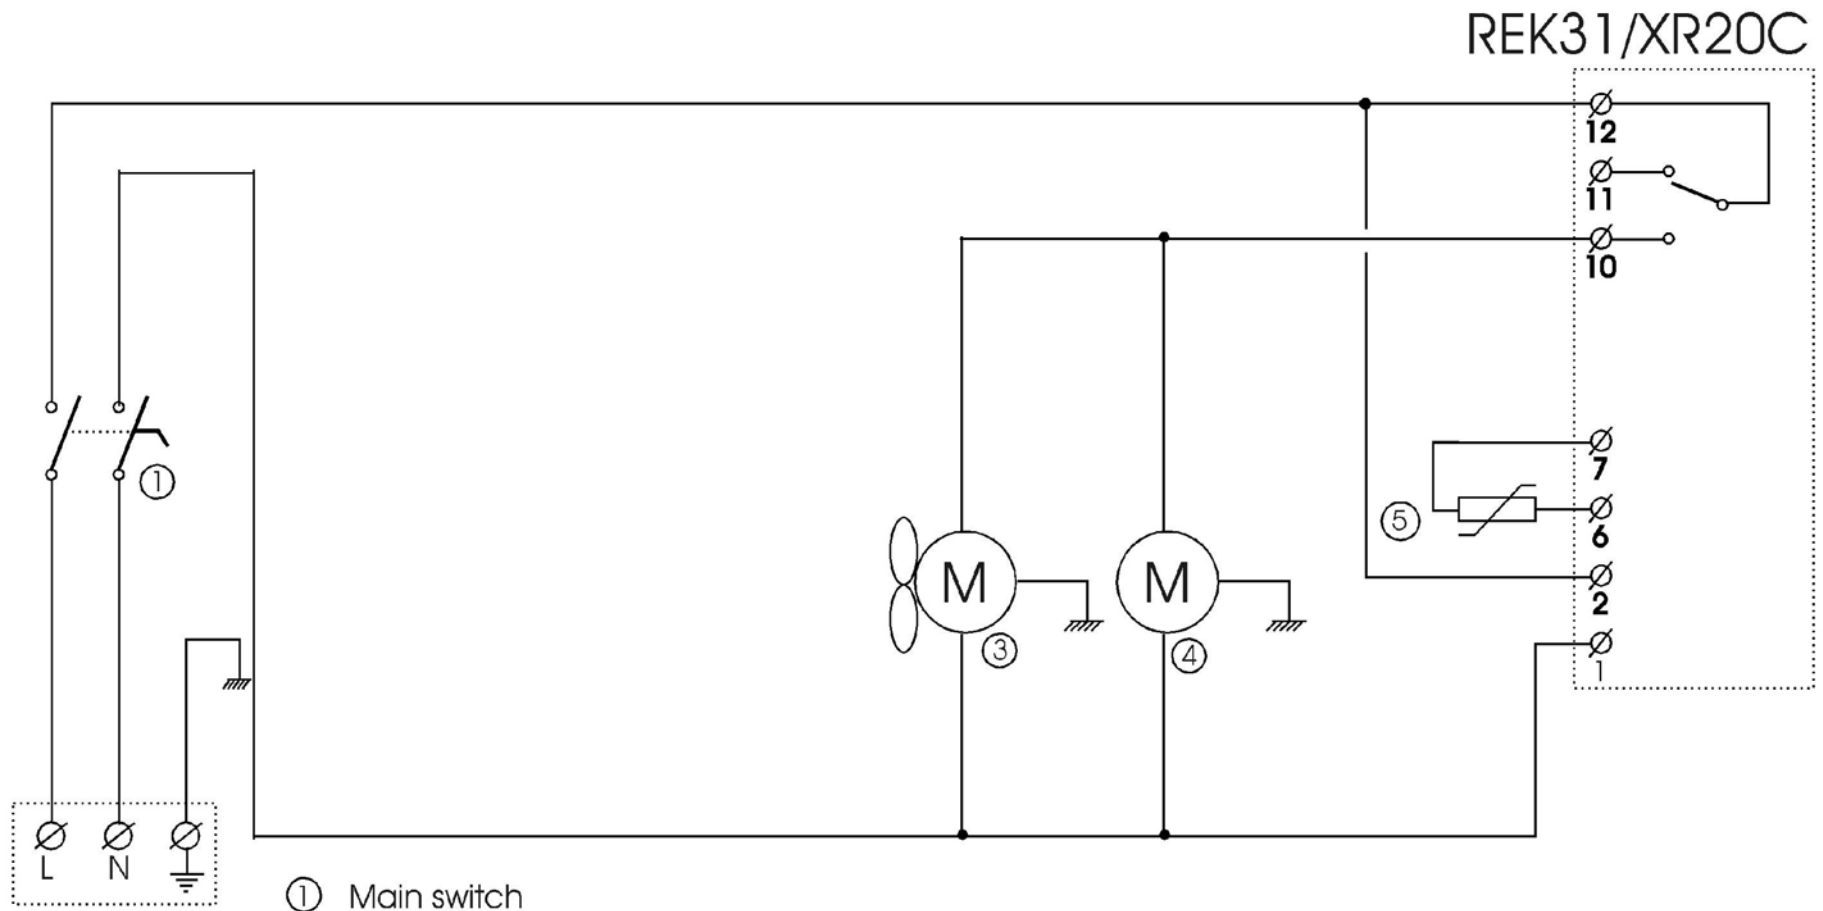

Schaltplan

COOL-LINE-Kühlaufsatz PA 13-200

[Art. 435132002]

- ① Main switch
- ③ Condenser fan
- ④ Compressor
- ⑤ Cabinet probe

Static cooling
Electrical system
302-101025

Static cooling
Refrigeration system
301-060928